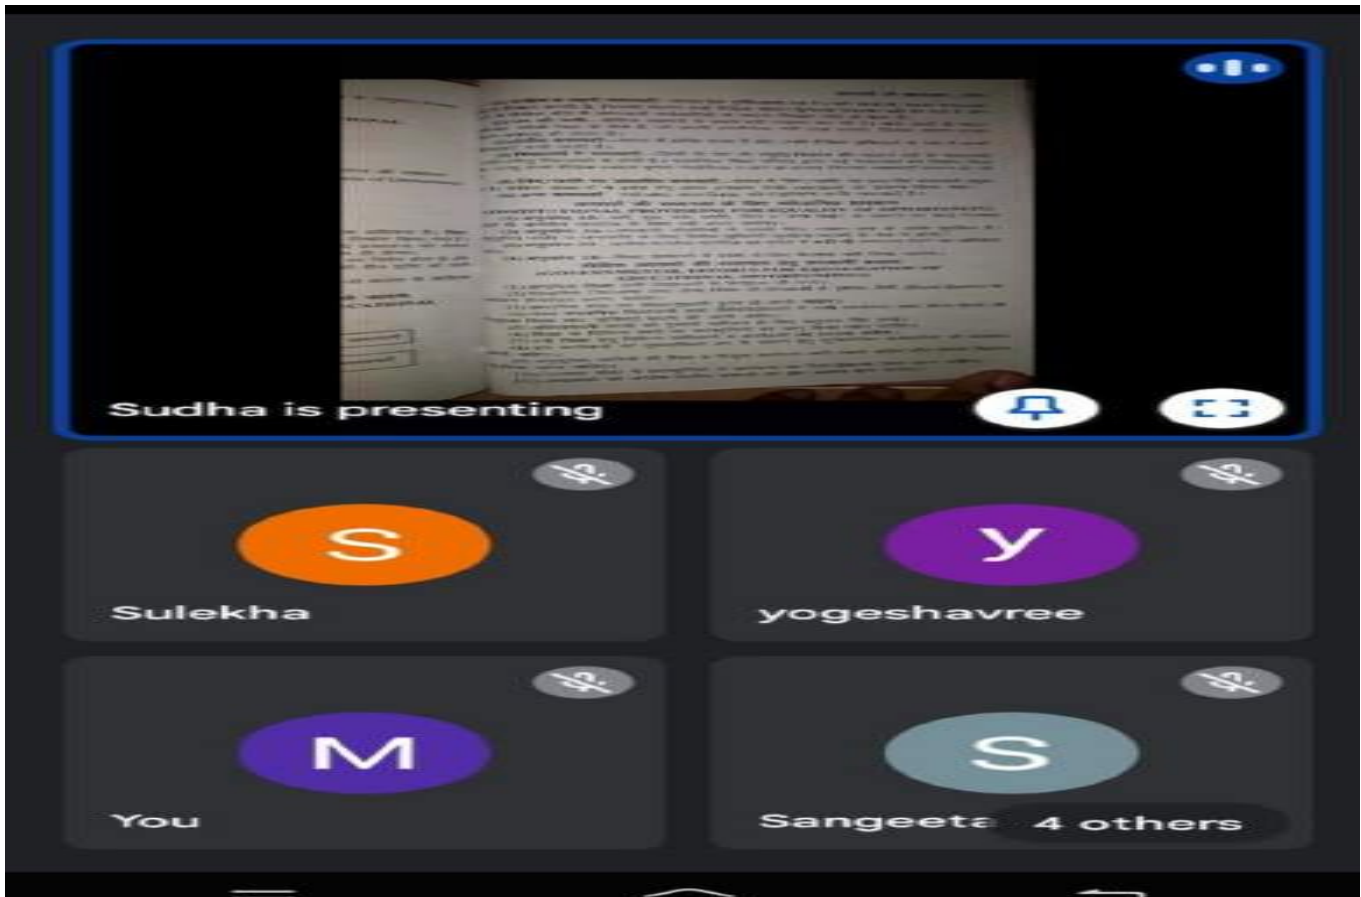

<https://classroom.google.com/c/MjEyNzk0NTkwOTQ0>

<https://classroom.google.com/c/MjAwMTM5NDg5NzA4>

<https://classroom.google.com/c/OTE5ODE0OTY2ODha>

<https://classroom.google.com/c/OTE5Nzk1NjE4Nzla>

<https://classroom.google.com/c/OTE5NzgwNTI1NTBa>

YOUTUBE CHANEL

<https://www.youtube.com/@Dr.RadhakrishnancollegeJBP>

PRINCIPAL
Dr. Radhakrishnan College of
Education Karmeta, Jabalpur

PRINCIPAL
Dr. Radhakrishnan College of
Education Karmeta, Jabalpur

PRINCIPAL
Dr. Radhakrishnan College of
Education Karmeta, Jabalpur